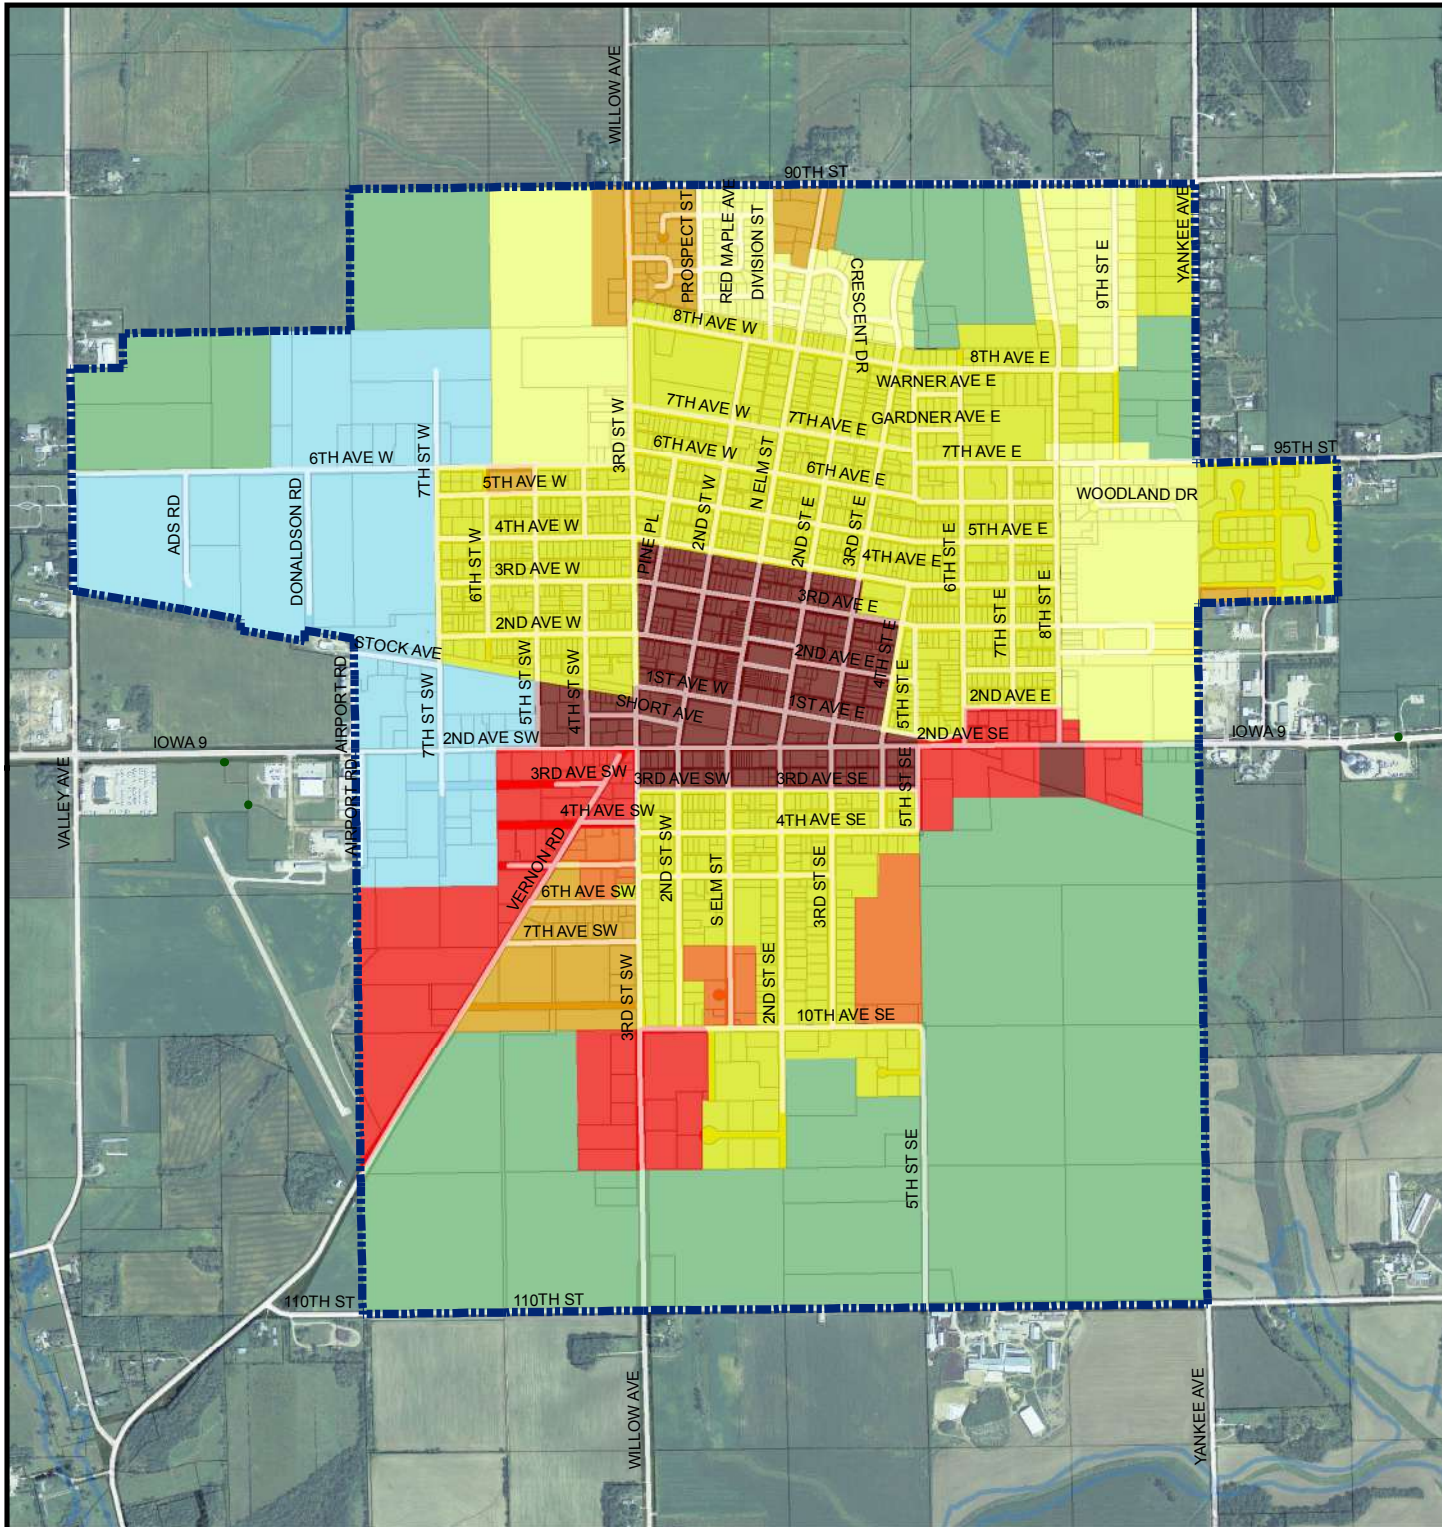

City of Cresco

Official Zoning Map

Legend

- A-1 Agricultural
- C-1 Commercial District
- C-2 Central Business Commercial District
- M-1 Mixed Use
- R-1 Single Family Residential
- R-2 Two Family Residential
- R-3 Multi-Family Residential
- R-4 Mobile Home Park