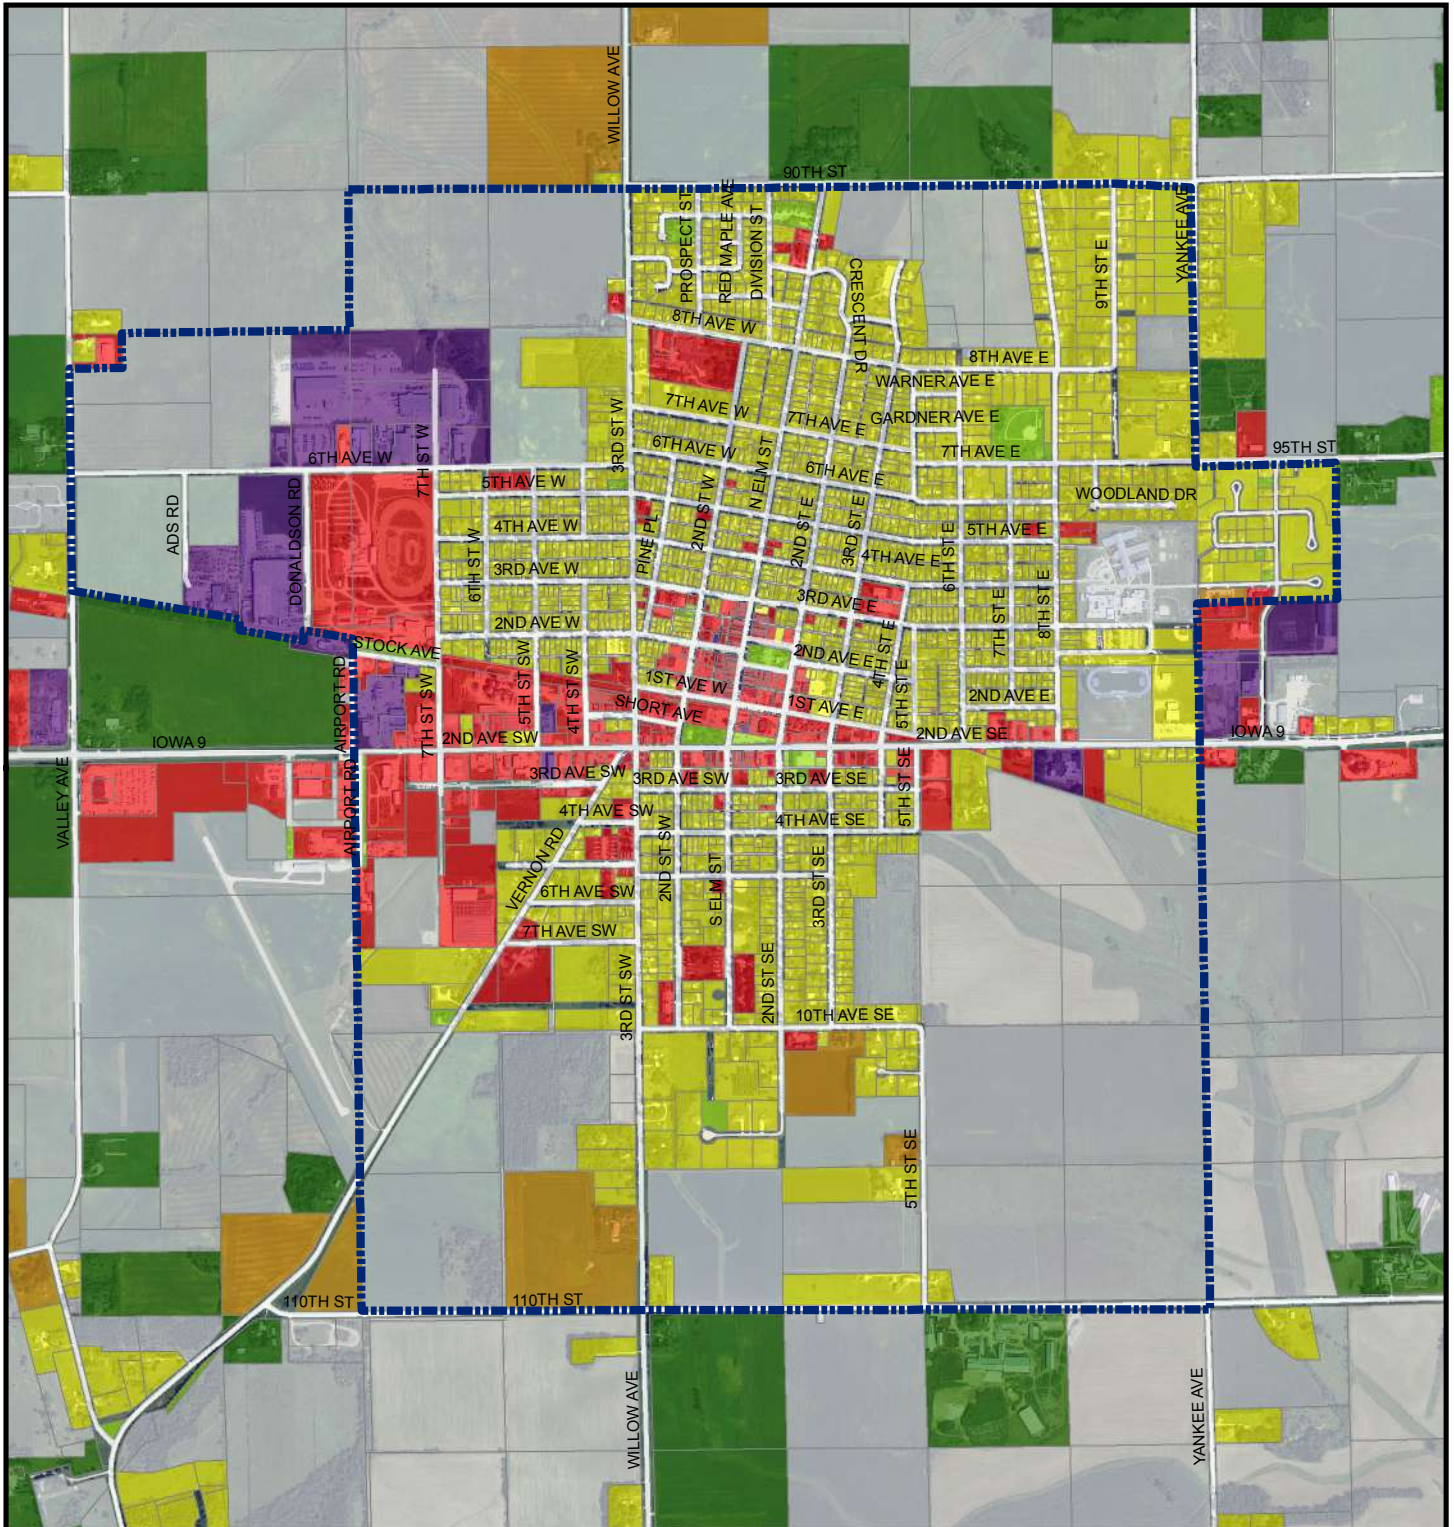

City of Cresco

Current Landuse Map

Legend

Current City Limits

Landuse

- UNKNOWN
- AG DWELLING
- AG LAND
- COMMERCIAL
- EXEMPT
- INDUSTRIAL
- OTHER
- RESIDENTIAL